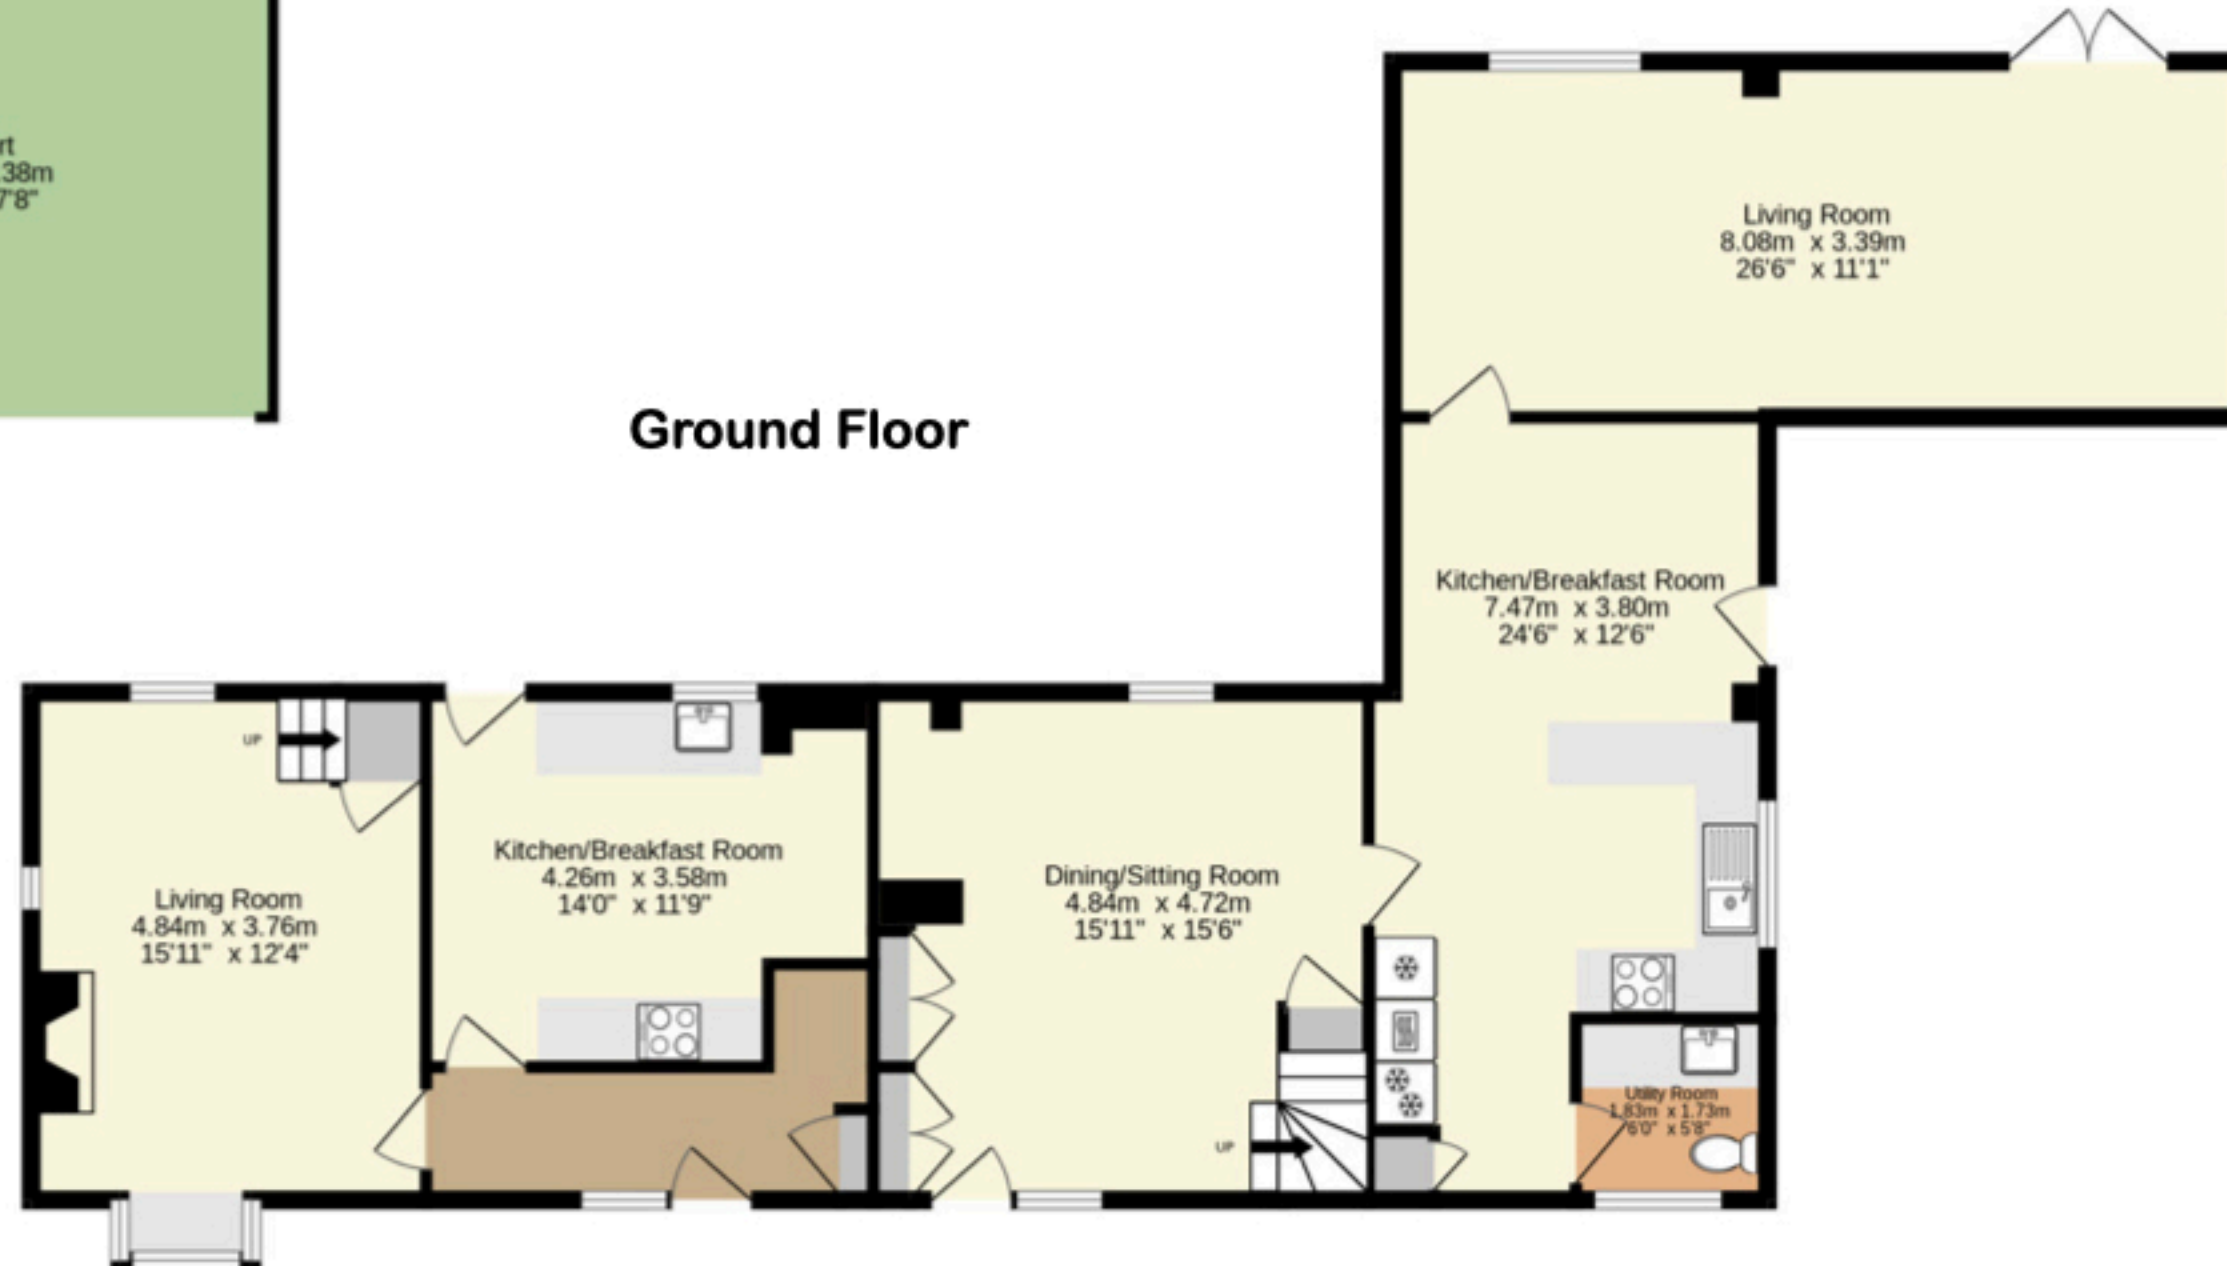

## Floor areas:

Ground floor: 116.0 Sq M (1249 Sq Ft)

First floor: 113.3 Sq M (1198 Sq Ft)

Total: 227.3 Sq M (2447 Sq Ft)

## Plus

Car Port: 31.6 Sq M (340 Sq Ft)

Outbuilding: 23.4 Sq M (252 Sq Ft)

Ground Floor

First Floor