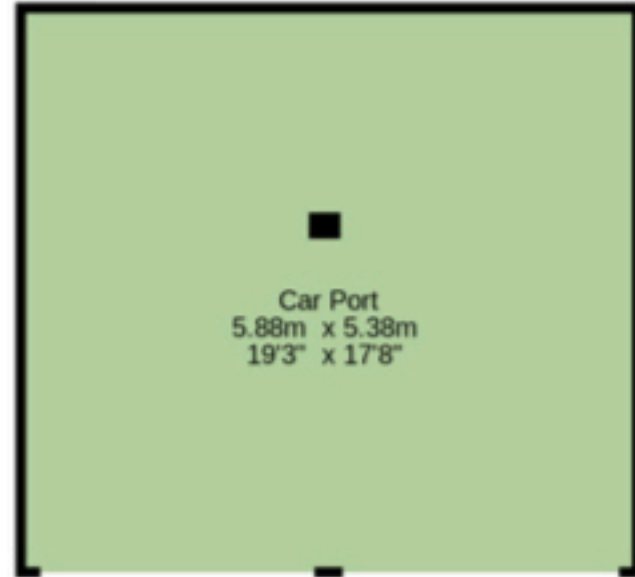

## Floor areas:

Ground floor: 116.0 Sq M (1249 Sq Ft)

First floor: 113.3 Sq M (1198 Sq Ft)

Total: 227.3 Sq M (2447 Sq Ft)

## Plus

Car Port: 31.6 Sq M (340 Sq Ft)

Outbuilding: 23.4 Sq M (252 Sq Ft)

Ground Floor

First Floor