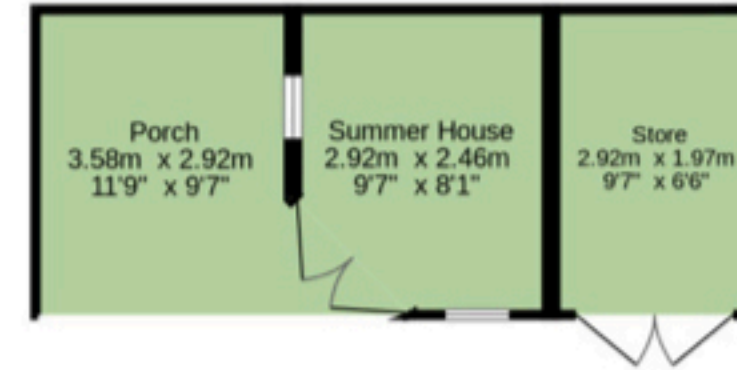

## Floor areas:

Ground floor: 116.0 Sq M (1249 Sq Ft)

First floor: 113.3 Sq M (1198 Sq Ft)

Total: 227.3 Sq M (2447 Sq Ft)

## Plus

Car Port: 31.6 Sq M (340 Sq Ft)

Outbuilding: 23.4 Sq M (252 Sq Ft)

Ground Floor

First Floor